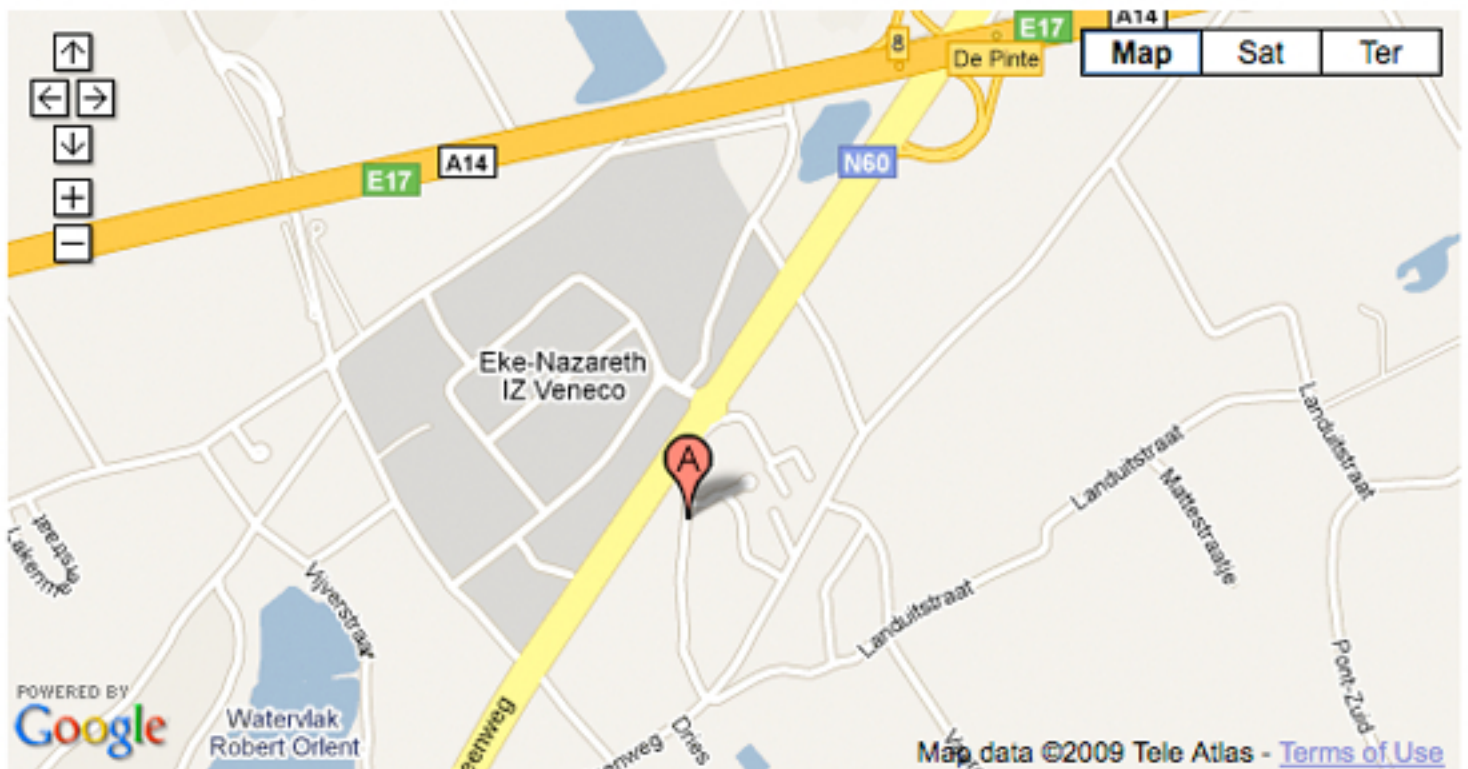

Road map

Road Description

From the E17 (ANTWERPEN – KORTRIJK): On the E17 take exit DE PINTE. Follow the N60 in the direction of Oudenaarde until the first roundabout (about 1km). At the roundabout, take the third street (Eedstraat). After 300m in the Eedstraat you see the complex “Brouwershoeve” at your left. Follow the signs to Profacts.

From the E40 (BRUSSEL – OOSTENDE): On the E40 take exit ZWIJNAARDE / E17 KORTRIJK – ANTWERPEN – GENT towards KORTRIJK. Follow the E17 until exit DE PINTE. Follow the N60 in the direction of Oudenaarde until the first roundabout (about 1km). At the roundabout, take the third street (Eedstraat). After 300m in the Eedstraat you see the complex “Brouwershoeve” at your left. Follow the signs to Profacts.